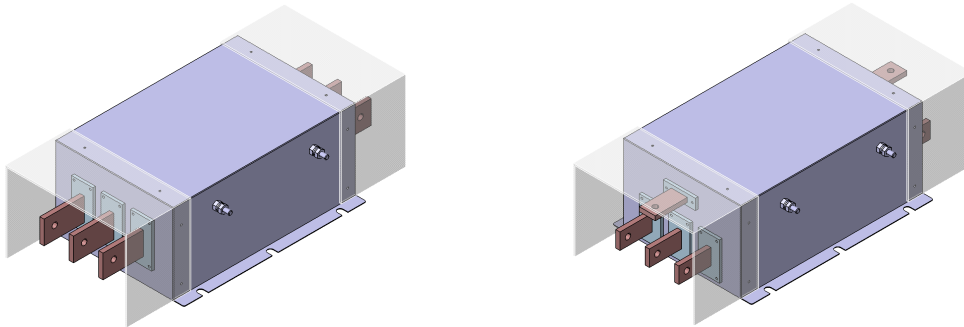

ENCLOSURE

STYLE: BUS BAR

BB	CURRENT RATING	A	B	C	D	E	F	G	H	I	J	K
MF423-4-3D-BB	200-400A	300	210	160	254	229	132.5	410	M8	12	25	10
	400-600A	350	270	160	315	295	132.5	470	M8	12	25	10
	800-1000A	350	280	180	325	305	150	470	M12	12	40	10
	1600A	400	250	160	300	275	170	600	M12	14	40	12
	2500A	600	300	227	375	315	250	800	M12	15	75	15
MAT: CRCA OR AL					TERMINATION : BUS BAR							
TOTAL LENGTH WITH END PROTECTION COVER SHALL BE 30mm+G												

Dimensions in millimeters and are subject to change without notice.