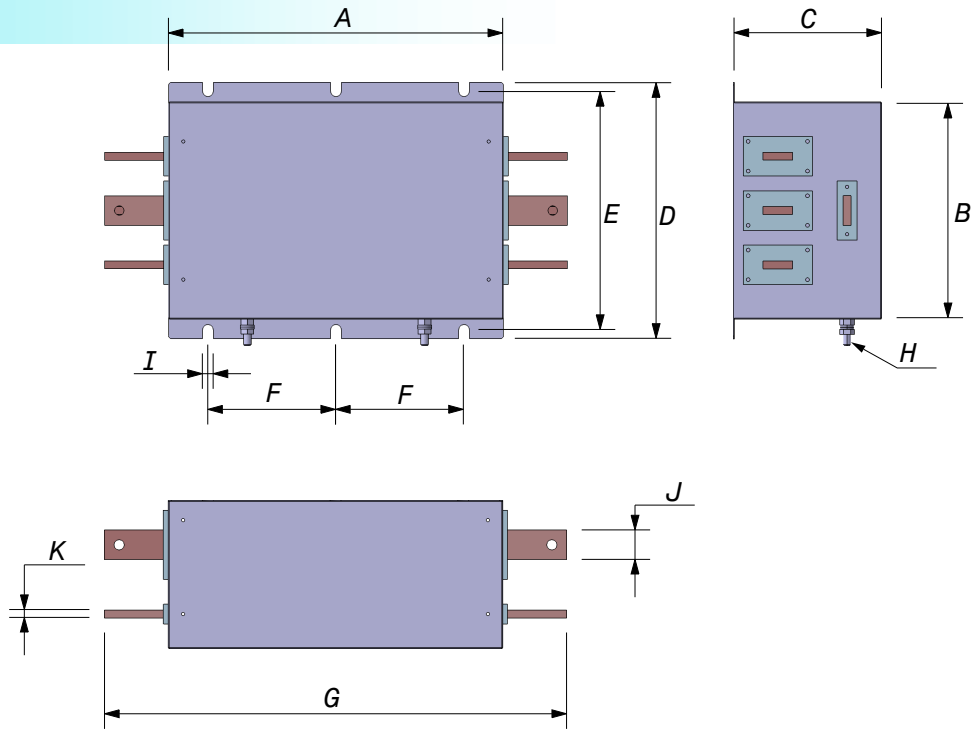

ENCLOSURE

STYLE: BUS BAR

BB	CURRENT RATING	A	B	C	D	E	F	G	H	I	J	K
MF423-4-3D-BB	200-400A	300	210	160	254	229	132.5	410	M8	12	25	10
	400-600A	350	270	160	315	295	132.5	470	M8	12	25	10
	800-1000A	350	280	180	325	305	150	470	M12	12	40	10
	1600A	400	250	160	300	275	170	600	M12	14	40	12
	2500A	600	300	227	375	315	250	800	M12	15	75	15
MAT: CRCA OR AL					TERMINATION : BUS BAR							
TOTAL LENGTH WITH END PROTECTION COVER SHALL BE 30mm+G												

Dimensions in millimeters and are subject to change without notice.