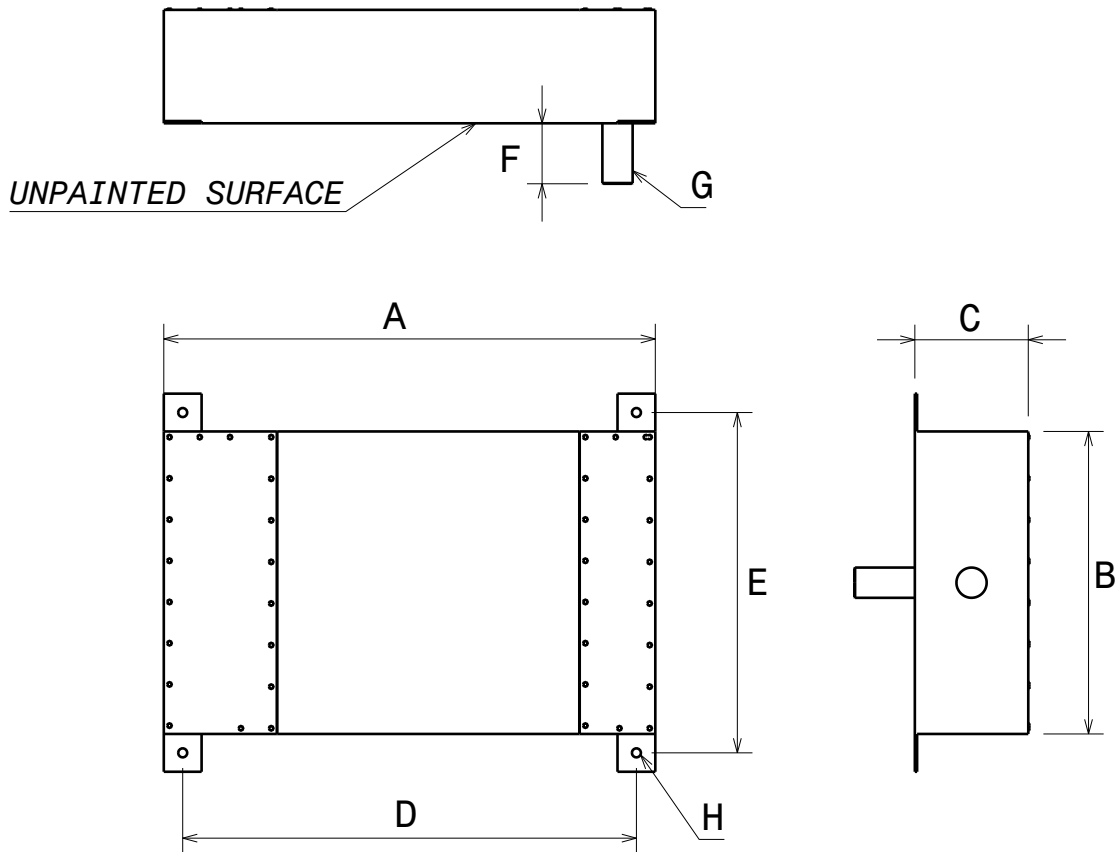

MF 423-3-2D-CF

MF 423-4-2D-CF

TYPE	CURRENT	A	B	C	D	E	F	G	H	MAT/ PAINT
MF 423-4-2D-CF	1A-8A	460	345	150	301	410	80	M20	6.5	CRCA/PAINTED
	10A-30A	560	376	160	401	440	80	M30	8.5	CRCA/PAINTED
	50A-100A	660	406	175	501	470	100	M40	10.5	CRCA/PAINTED
MF420-3-2D-CF	1A-8A	460	345	150	301	410	80	M20	6.5	CRCA/PAINTED
	10A-30A	560	376	160	401	440	80	M30	8.5	CRCA/PAINTED
	50A-100A	660	406	175	501	470	100	M40	10.5	CRCA/PAINTED

Dimensions in millimeters and are subject to change without notice.