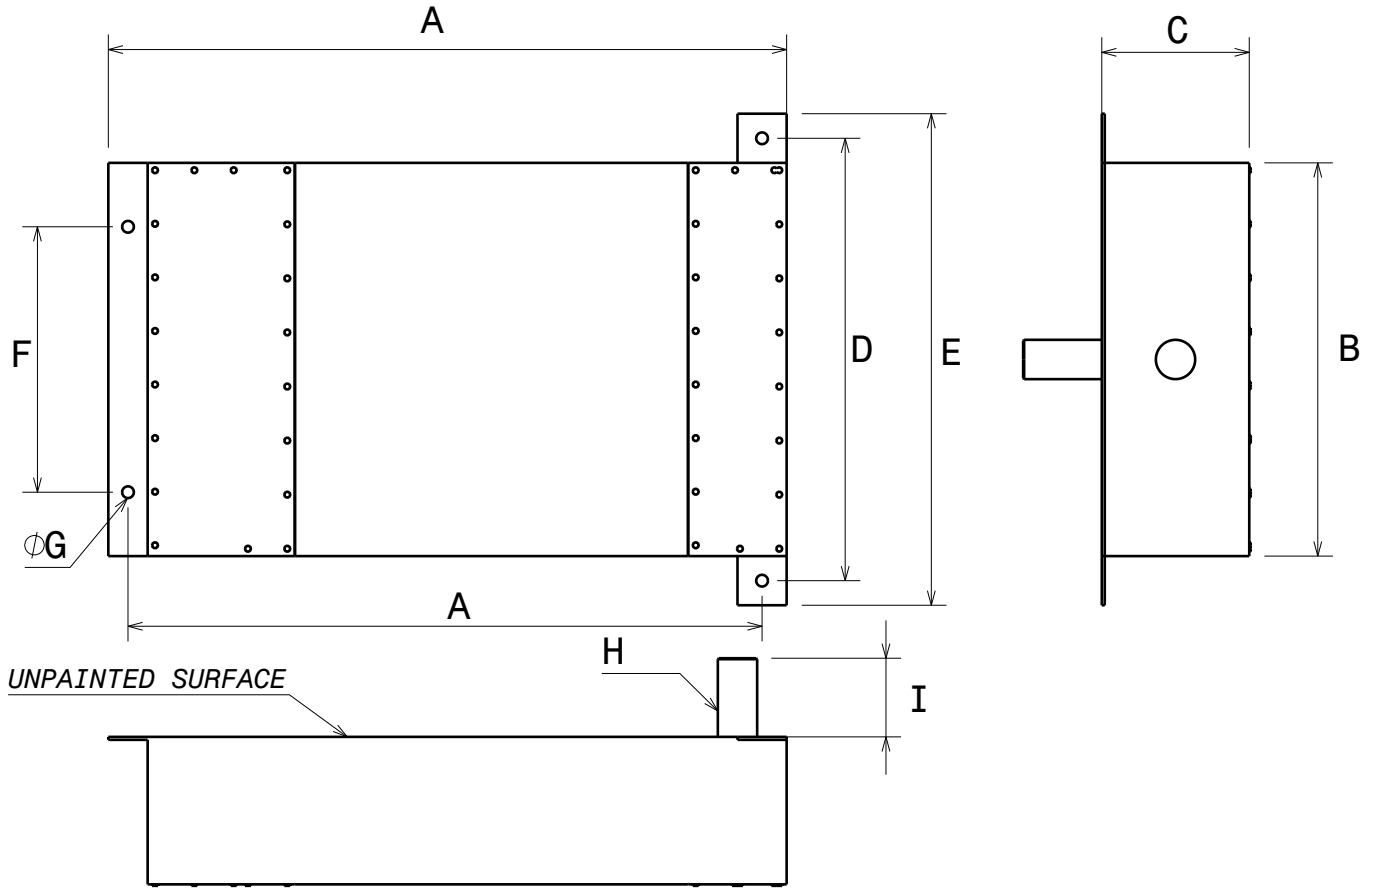

MF420-CF

TYPE	CURRENT	A	B	C	D	E	F	G	H	I	MAT/ PAINT
MF420-CF	10-50A	750	150	110	200	250	125	10.2	M40	70	CRCA/PAINTED
	75-100A	1000	250	150	300	350	225	10.2	M40	70	CRCA/PAINTED
MF420-2CF	10-50A	750	150	110	200	250	125	10.5	M40	70	CRCA/PAINTED
	75-100A	1000	250	150	300	350	225	10.5	M40	70	CRCA/PAINTED

Dimensions in millimeters and are subject to change without notice.