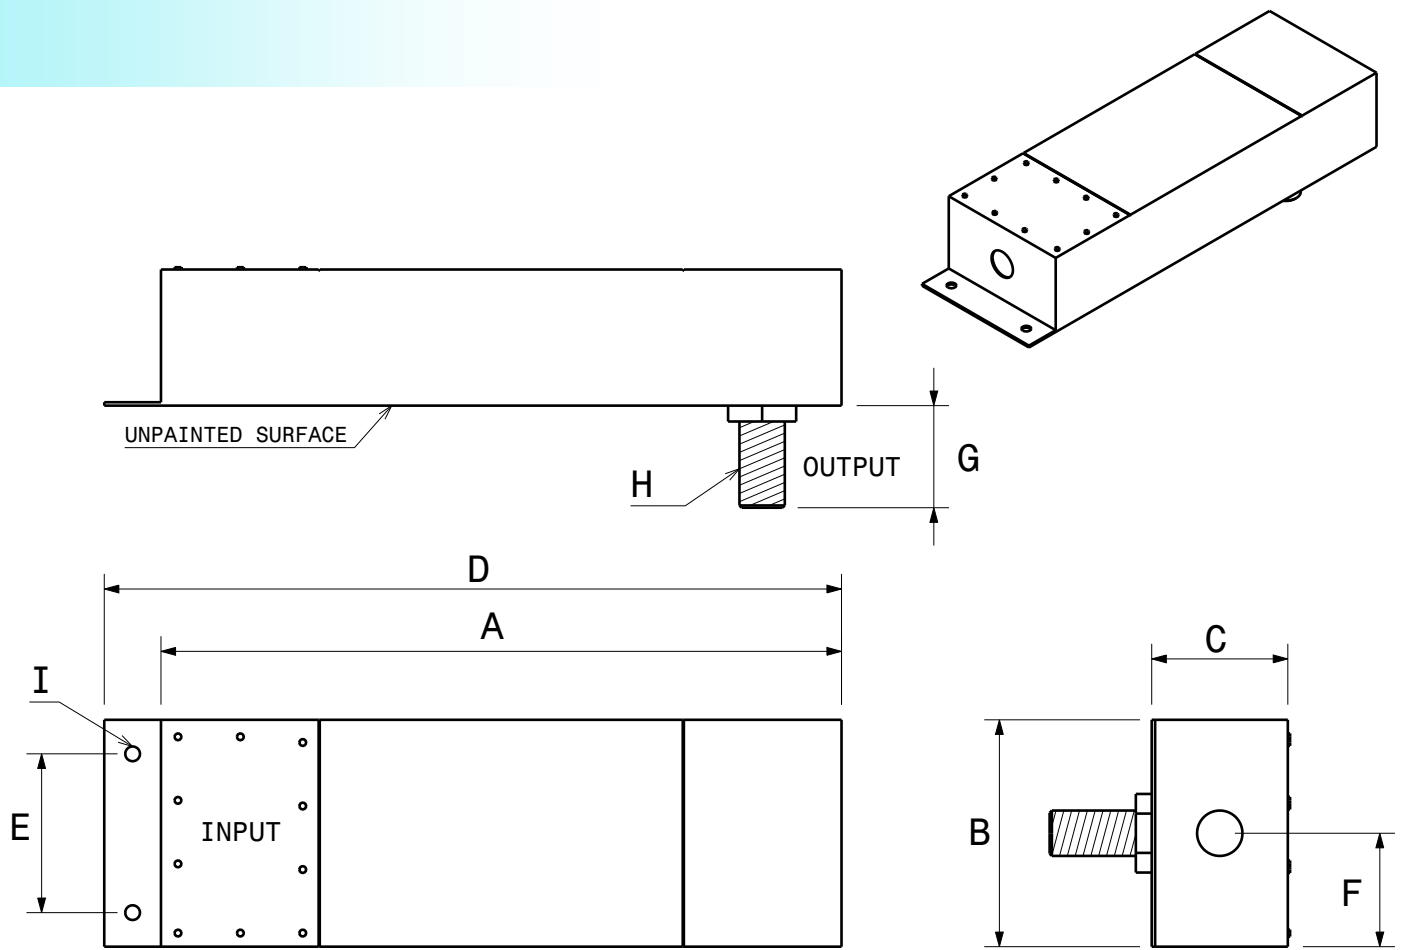

TELEPHONE LINE FILTER

TYPE	A	B	C	D	E	F	G	H	I	MAT/ PAINT
1 PAIR	420	80	55	450	50	40	47.5	M14	4.2	CRCA/PAINTED
2 PAIR	420	125	55	450	85	62.5	47.5	M20	6.2	CRCA/PAINTED
3 PAIR	420	180	55	450	130	90	47.5	M25	6.2	CRCA/PAINTED
4 PAIR	420	250	55	450	200	125	47.5	M30	8.2	CRCA/PAINTED
16 PAIR	420	250	220	450	200	125	47.5	M60	8.2	CRCA/PAINTED

Dimensions in millimeters and are subject to change without notice.