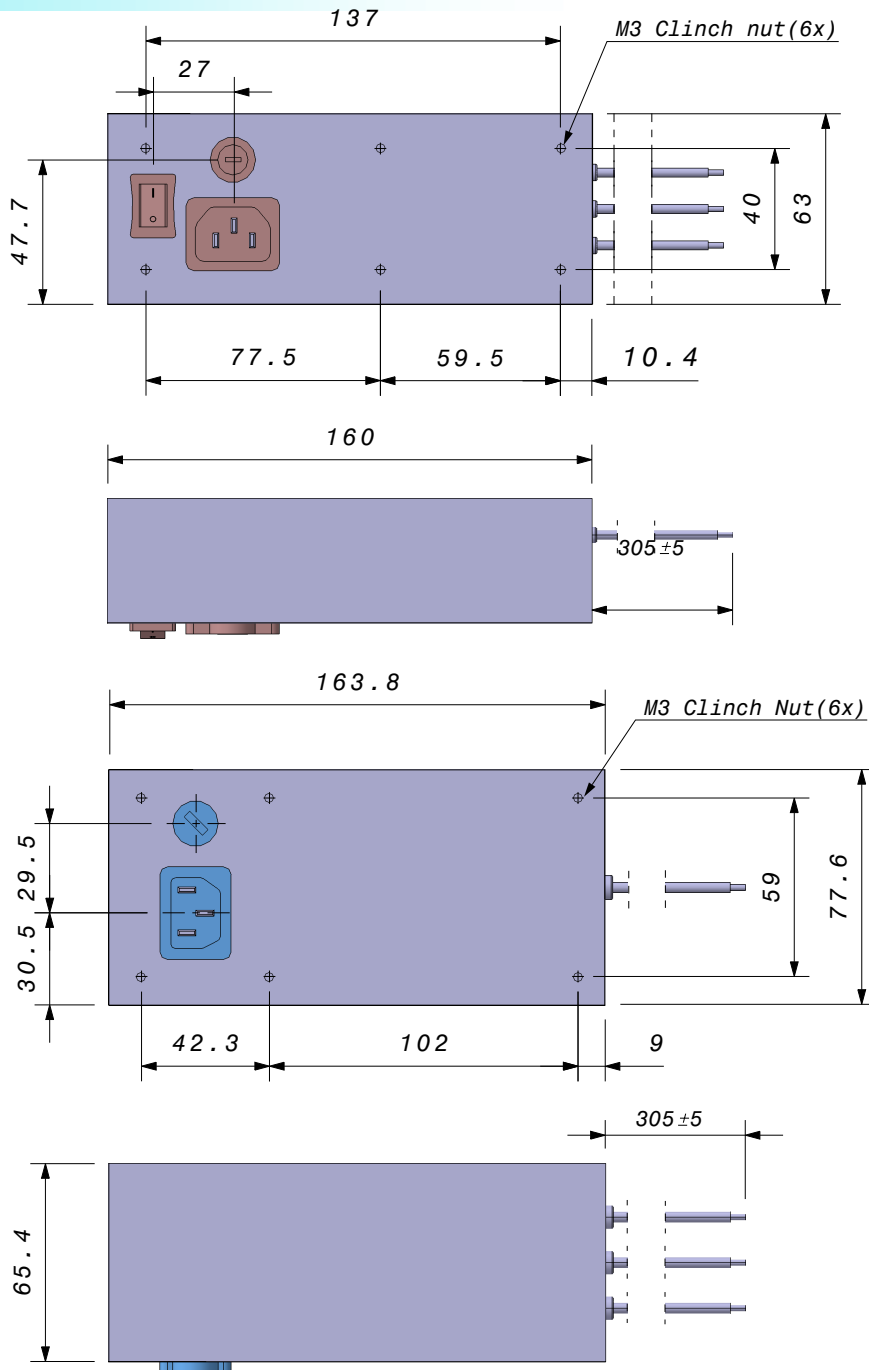

TEMPEST FILTER

STYLE: IEC INLET

 3A, 250VAC

 6A, 250VAC

Dimensions in millimeters and are subject to change without notice.