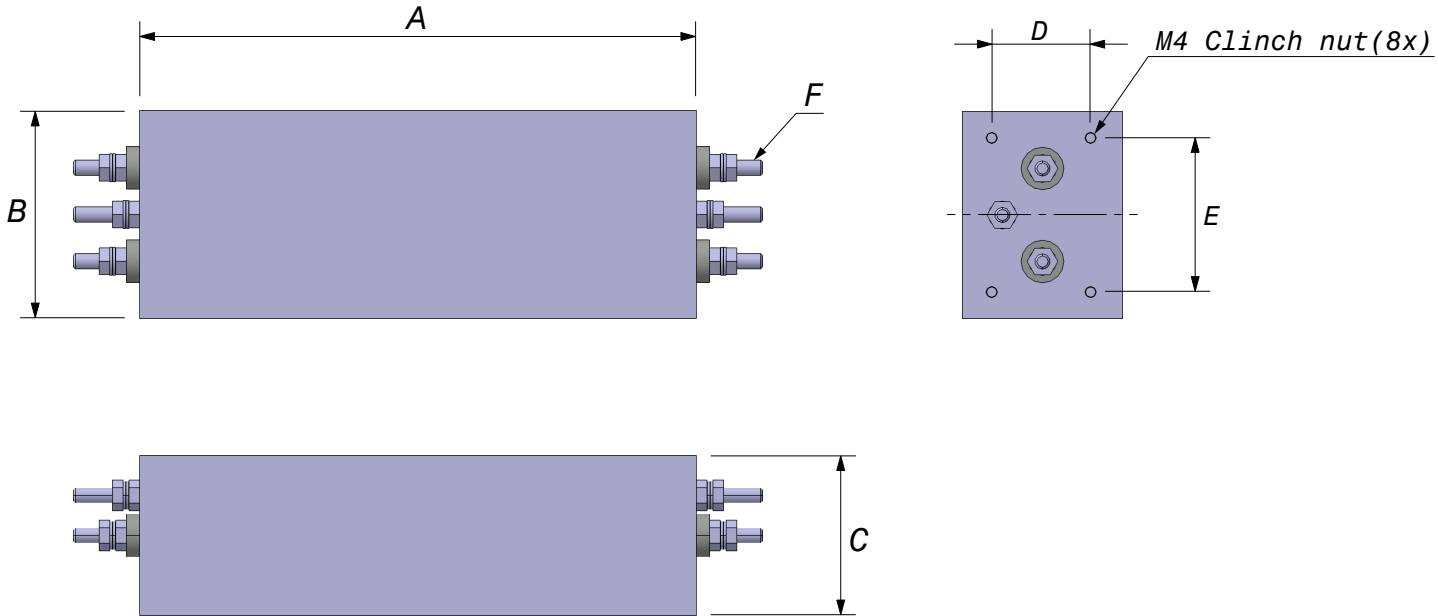

TEMPEST FILTER

STYLE: NUT & BOLT

CURRENT RATING	A	B	C	D	E	F
8-16A	210	78	60	37	58	M5
17-25A	240	85	60	37	65	M5
26-32A	300	115	65	42	95	M5
MAT: NICKEL PLATED OVER CRCA			TERMINATION : NUT & BOLT			

Dimensions in millimeters and are subject to change without notice.