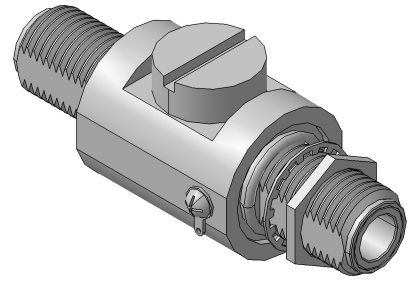

COAXIAL EMP SURGE PROTECTOR

FILTER	CONNECTORS	MATERIAL/PLATING
COAXIAL EMP SURGE PROTECTOR	N(FEMALE - FEMALE)	Aluminium/WHITE BRONZE OR Brass/WHITE BRONZE

FILTER	CONNECTORS AVAILABLE	MATERIAL/PLATING
COAXIAL EMP SURGE PROTECTOR (SECONDARY)	N(FM) - TNC(FM) TNC(FM) - TNC(FM) BNC(FM) - BNC(FM) TNC(FM) - BNC(FM) BNC(FM) - N(FM)	Aluminium/WHITE BRONZE OR Brass/WHITE BRONZE

Dimensions in millimeters and are subject to change without notice.