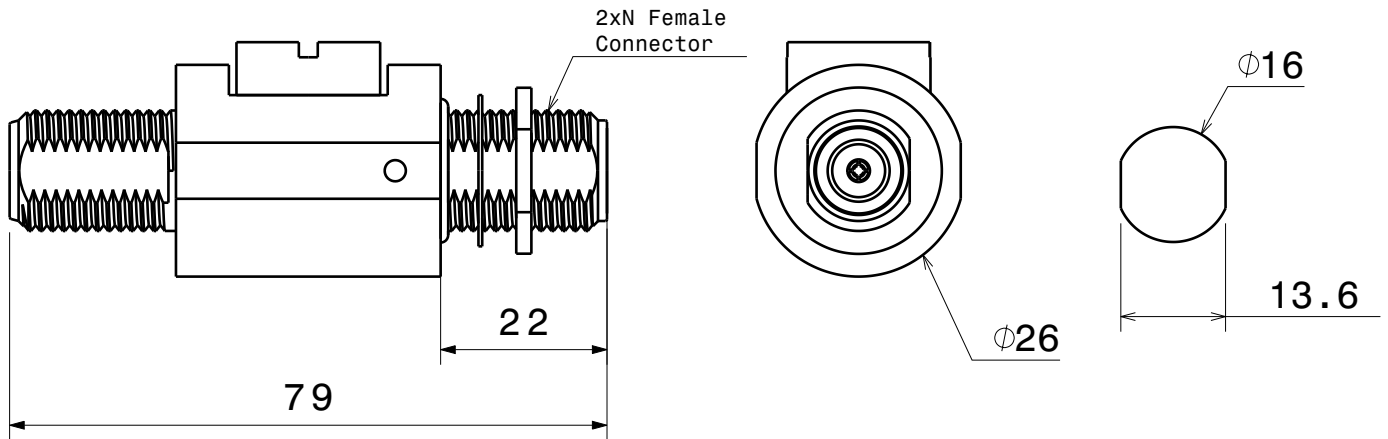

COAXIAL EMP SURGE PROTECTOR

FILTER	CONNECTORS	MATERIAL/PLATING
COAXIAL EMP SURGE PROTECTOR	N(FEMALE - FEMALE)	Aluminium/WHITE BRONZE OR Brass/WHITE BRONZE

FILTER	CONNECTORS AVAILABLE	MATERIAL/PLATING
COAXIAL EMP SURGE PROTECTOR (SECONDARY)	N(FM) - TNC(FM) TNC(FM) - TNC(FM) BNC(FM) - BNC(FM) TNC(FM) - BNC(FM) BNC(FM) - N(FM)	Aluminium/WHITE BRONZE OR Brass/WHITE BRONZE

Dimensions in millimeters and are subject to change without notice.