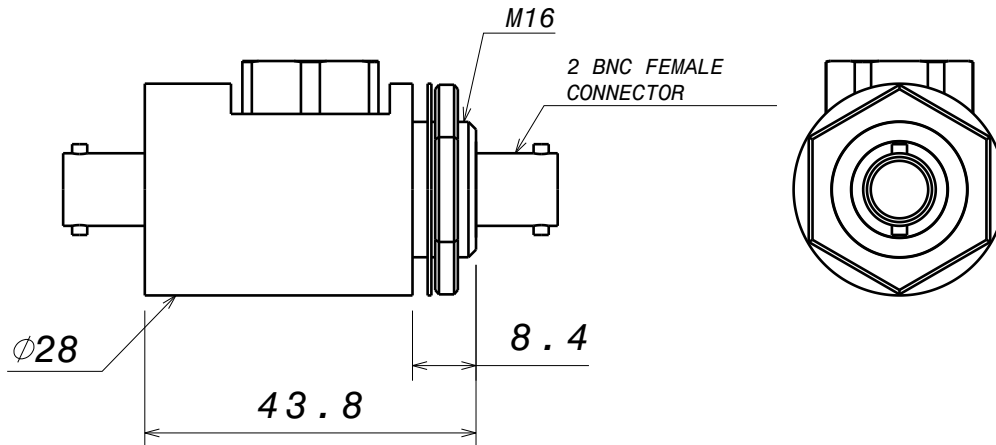

COAXIAL EMP SURGE PROTECTOR

FILTER	CONNECTORS	MATERIAL/PLATING
COAXIAL EMP SURGE PROTECTOR	N(FEMALE - FEMALE)	Aluminium/WHITE BRONZE OR Brass/WHITE BRONZE

FILTER	CONNECTORS AVAILABLE	MATERIAL/PLATING
COAXIAL EMP SURGE PROTECTOR (SECONDARY)	N(FM) - TNC(FM) TNC(FM) - TNC(FM) BNC(FM) - BNC(FM) TNC(FM) - BNC(FM) BNC(FM) - N(FM)	Aluminium/WHITE BRONZE OR Brass/WHITE BRONZE

Dimensions in millimeters and are subject to change without notice.